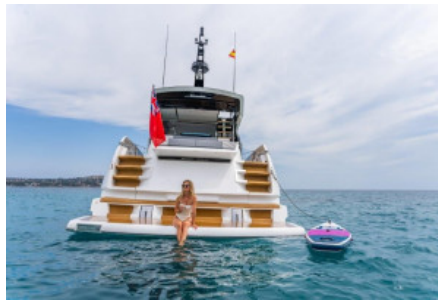

Sunseeker 65 Sports Yacht

Price on Application

Specifications

Boat Details

Price	Price on Application	Boat Brand	Sunseeker
Model	65 Sport Yacht	Length	20.50
Year	2023	Category	Motor Yachts
Hull Style	Single	Hull Type	Fibreglass
Power Type	Power	Stock Number	ss65
Condition	New	State	New South Wales
Suburb	DRUMMOYNE	Engine Make	Volvo

Description

New Sunseeker 65 Sports Yacht available from this November.

With no introduction necessary, the all-new, multi award winning 65 Sport Yacht joins our expanding range of next-generation yachts. The SkyHelm™, complete with IPS docking joystick, can be used in an upright position for low-speed manoeuvring or lowered to fall perfectly into outstretched arms when sat low in the bespoke helm seats cossetted by carbon fibre backrests and an integrated centre console. The modular layout allows for various specifications and enhancements, with space that adapts seamlessly to all kinds of socialising and adrenaline-seeking. Three cabins, including a full-beam master stateroom, can accommodate up to six guests in luxurious comfort, with a fully appointed crew cabin located forward of the garage. Take your Sport Yacht to new heights by carrying the tender on the bathing platform and reconfiguring the vacated space as a dedicated 'Beach Club' - with direct sea access, bar, fridge, BBQ and free-standing seating. The perfect area for those happiest close to the water. With speeds of up to 35 knots, the 65 Sport Yacht cuts an equally impressive figure on the open water. Altogether, the experience is one of pure adrenaline, akin to driving a high-performance convertible supercar.